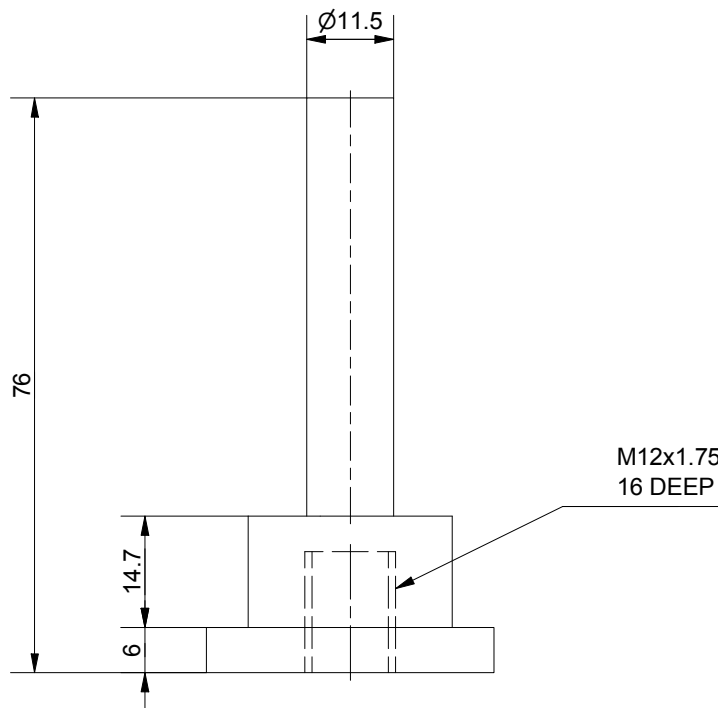

PARTS LIST			
ITEM	QTY	DESCRIPTION	MATERIAL
1	1	SINGLE HOLE EARTH POINT, M12	GUN METAL

TOP VIEW

FRONT VIEW