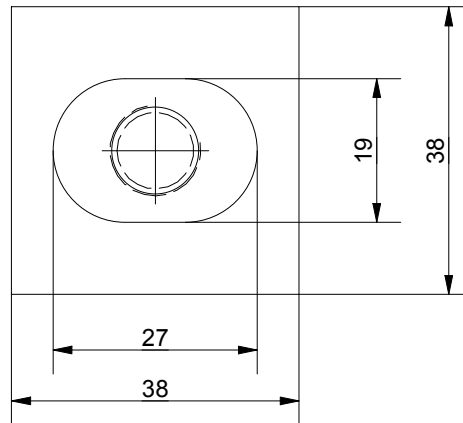

PARTS LIST			
ITEM	QTY	DESCRIPTION	MATERIAL
1	1	SINGLE HOLE EARTH POINT, M12	GUN METAL

TOP VIEW

FRONT VIEW