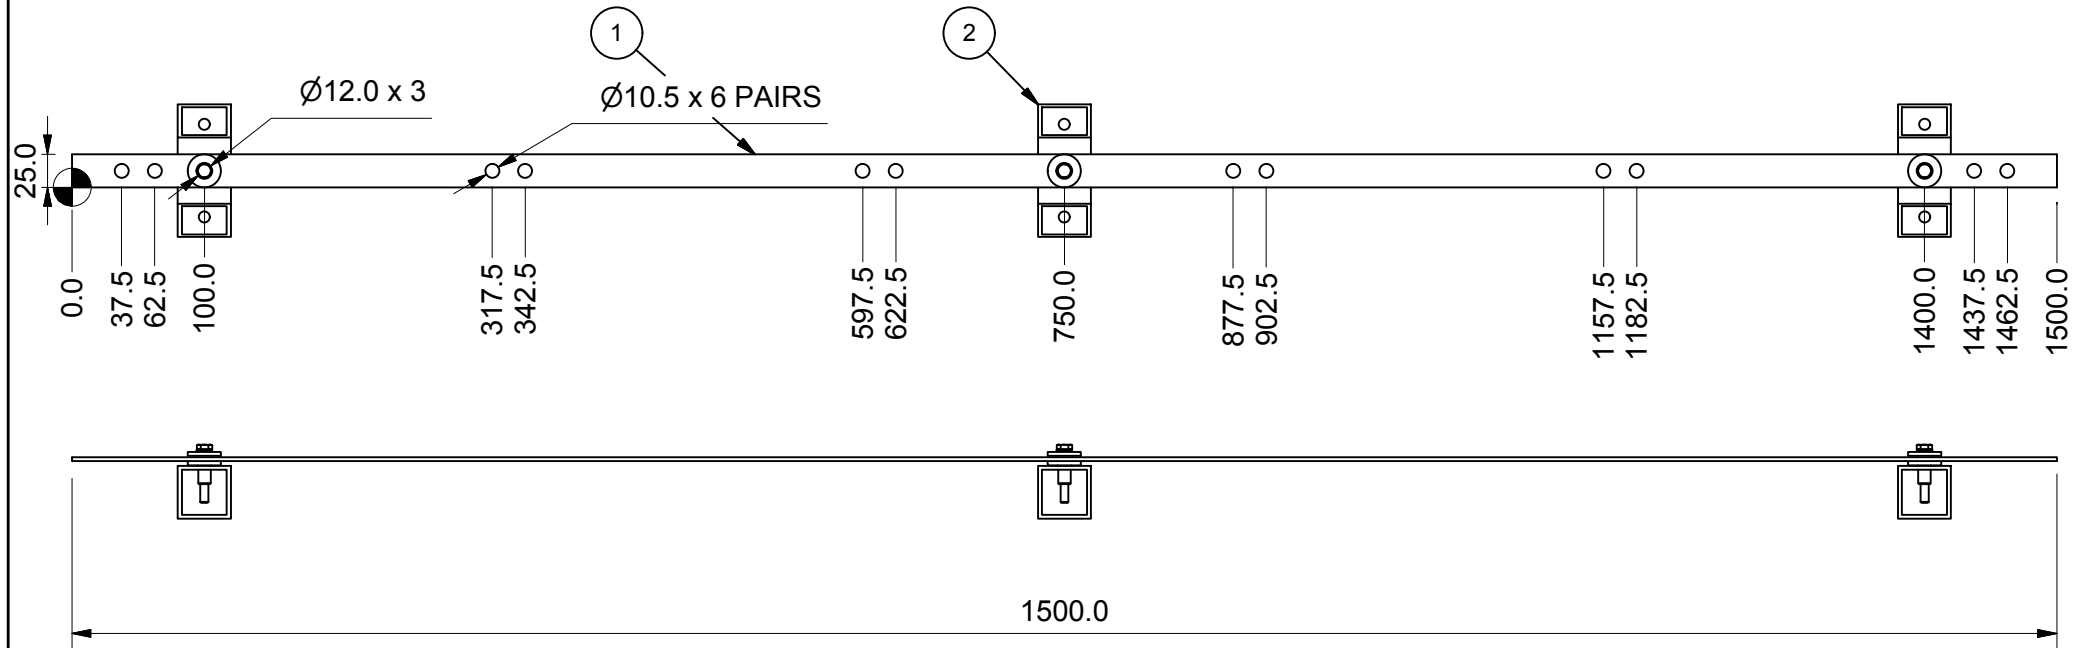

ITEM	QTY	DESCRIPTION	MATERIAL
1	1	25 x 3 COPPER BAR	COPPER
2	3	INSULATOR SUPPORT KIT	ALUMINUM

LPI[®]
WWW.LPI.COM.AU

TOLERANCES
UNLESS OTHERWISE STATED
X. ± 1.0
X.X ± 0.5
X.XX ± 0.25

LIGHTNING PROTECTION INTERNATIONAL PTY. LTD.
A.B.N. 11 099 190 897
49 PATRIARCH DRIVE
HUNTINGFIELD TAS 7055, AUSTRALIA
PH: +61 3 6227 1955 FX: +61 3 6229 1900
© 2015 LIGHTNING PROTECTION INTERNATIONAL PTY. LTD.

TITLE: LPI® STANDOFF INSULATOR SUPPORT KIT	
PRODUCT CODE ISEB1500	REV 1
SCALE NTS	SHEET 1 OF 1 A4
FILE ISEB-1500.E.idw	DATE 24/09/15